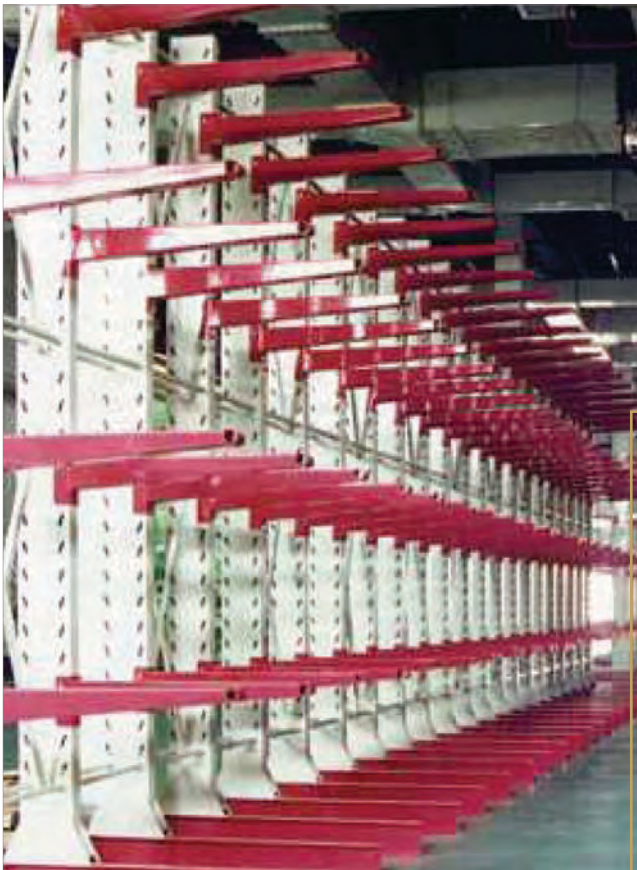

- Economical Design
- Load Capacity 150 Kgs - 400 Kgs
- Quick Installation & easy adjustability
- High Visibility

Heavy Duty Mobile Racking

- Optimum use of Cubic space
- Total Systematic Process Control
- Quick Storage & Retrievals

Pallet Racking

- Most Versatile Design
- Wide range of accessories
- Must for all warehouses
- Highly efficient

Drive In Racking

- High Space / Storage Ratio
- Tall Unit Design
- Cost effective
- Ideal for unitised Storage needs

S
S
E
R
P
M
O
K

Cantilever Racking

- Ideal for storage of long items
- Clear obstruction free storage bay
- Decking of racks can store smaller items
- Can be customised for any need

Multi - Tier Racking

- Excellent use of vertical height
- Integrated walkway system
- Most economical system

Mezzanine Floor

- Increases storage volume capacity
- Excellent use of vertical height
- Sturdy construction

Carton Flow Racking

- Ideal for First-in, First-out system
- Provides high visibility of material stored
- Can be integrated with conveyors
- Flexible design