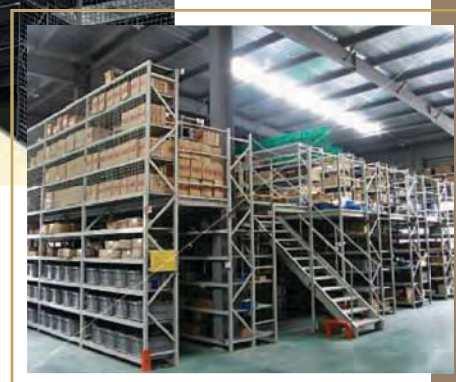

Pallet Racking

- Most Versatile Design
- Wide range of accessories
- Must for all warehouses
- Highly efficient

Drive In Racking

- High Space / Storage Ratio
- Tall Unit Design
- Cost effective
- Ideal for unitised Storage needs

S
S
E
R
P
M
O
K

Cantilever Racking

- Ideal for storage of long items
- Clear obstruction free storage bay
- Decking of racks can store smaller items
- Can be customised for any need

Multi - Tier Racking

- Excellent use of vertical height
- Integrated walkway system
- Most economical system

Mezzanine Floor

- Increases storage volume capacity
- Excellent use of vertical height
- Sturdy construction

Carton Flow Racking

- Ideal for First-in, First-out system
- Provides high visibility of material stored
- Can be integrated with conveyors
- Flexible design