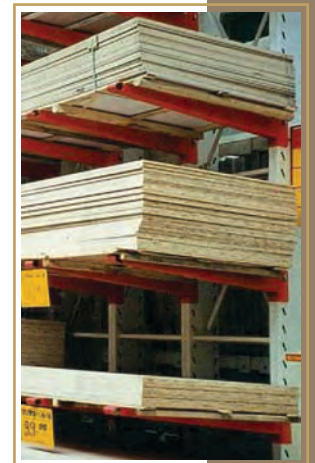

Pallet Racking

- Most Versatile Design
- Wide range of accessories
- Must for all warehouses
- Highly efficient

Drive In Racking

- High Space / Storage Ratio
- Tall Unit Design
- Cost effective
- Ideal for unitised Storage needs

S
S
E
R
P
M
O
K

Cantilever Racking

- Ideal for storage of long items
- Clear obstruction free storage bay
- Decking of racks can store smaller items
- Can be customised for any need

Multi - Tier Racking

- Excellent use of vertical height
- Integrated walkway system
- Most economical system

Mezzanine Floor

- Increases storage volume capacity
- Excellent use of vertical height
- Sturdy construction

Carton Flow Racking

- Ideal for First-in, First-out system
- Provides high visibility of material stored
- Can be integrated with conveyors
- Flexible design